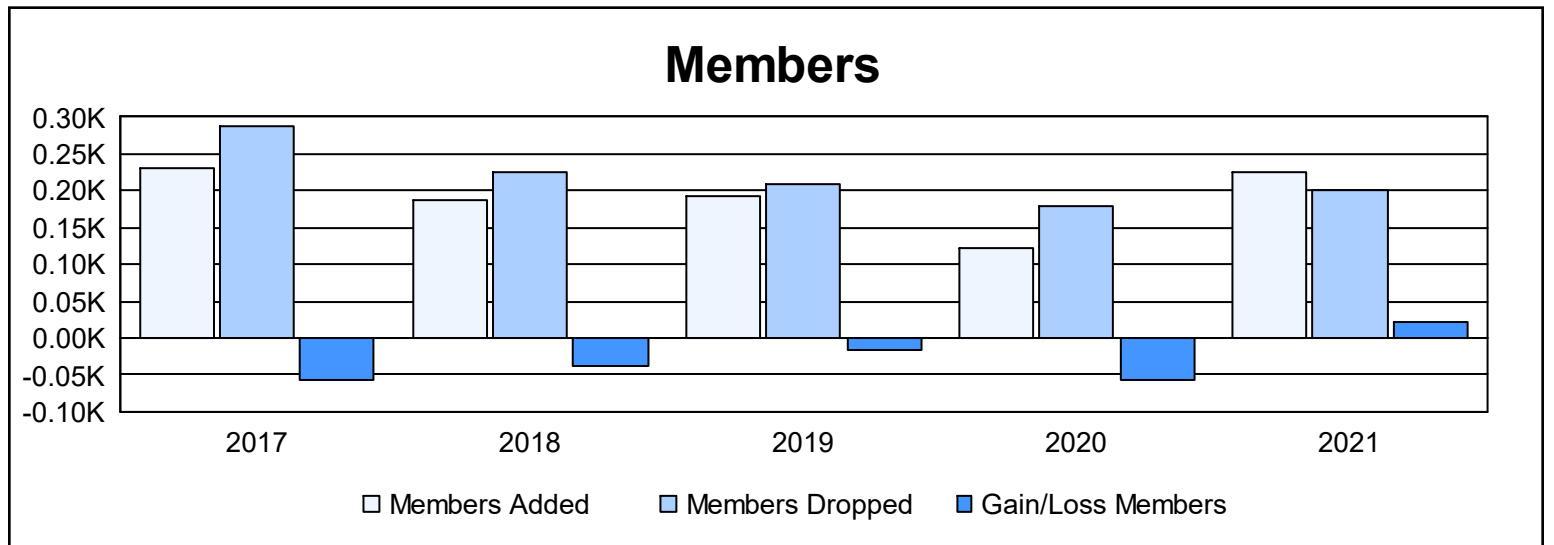

Year	New Clubs	Dropped Clubs	Gain/ Loss Clubs	New Members	Charter Members	Reinstate Members	Transfer Members	Total Member Added	Total Members Dropped	Gain/ Loss Members
2016-2017	1	5	-4	123	50	11	47	231	288	-57
2017-2018	0	2	-2	152	9	8	18	187	226	-39
2018-2019	1	2	-1	139	24	5	25	193	208	-15
2019-2020	0	1	-1	97	0	6	20	123	180	-57
2020-2021	3	0	3	129	71	10	14	224	201	23
<b>Average</b>	<b>1</b>	<b>2</b>	<b>-1</b>	<b>128</b>	<b>31</b>	<b>8</b>	<b>25</b>	<b>192</b>	<b>221</b>	<b>-29</b>

### Membership Composition June 2021 Cumulative