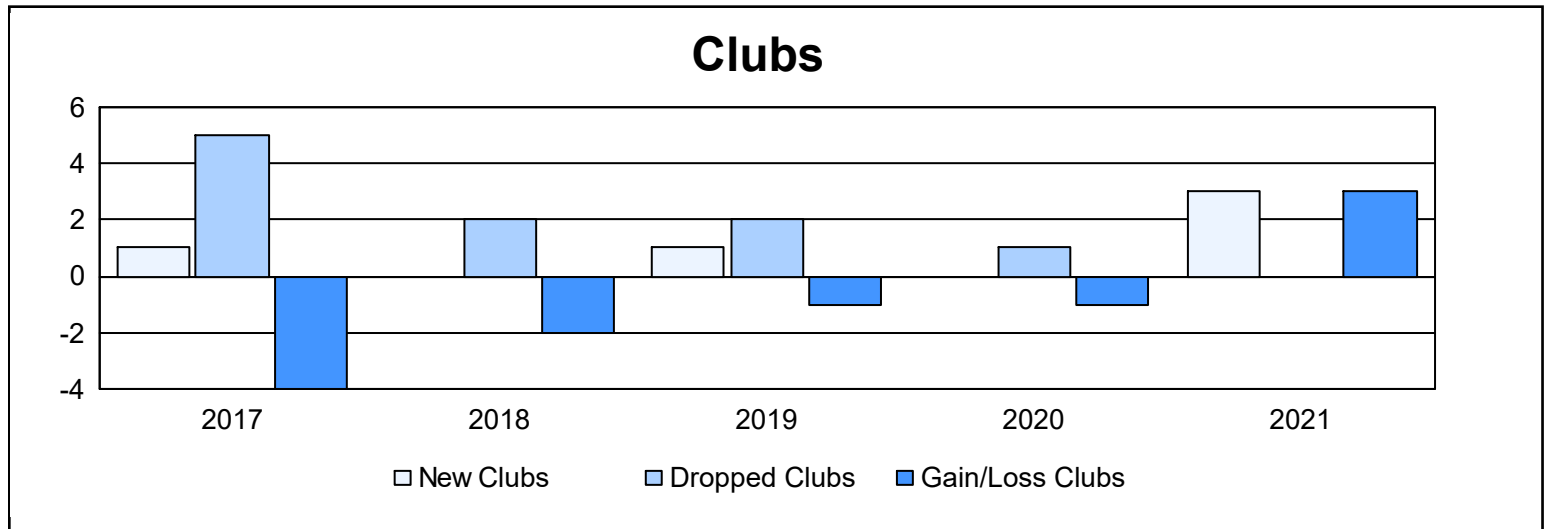

Year	New Clubs	Dropped Clubs	Gain/ Loss Clubs	New Members	Charter Members	Reinstate Members	Transfer Members	Total Member Added	Total Members Dropped	Gain/ Loss Members
2016-2017	1	5	-4	123	50	11	47	231	288	-57
2017-2018	0	2	-2	152	9	8	18	187	226	-39
2018-2019	1	2	-1	139	24	5	25	193	208	-15
2019-2020	0	1	-1	97	0	6	20	123	180	-57
2020-2021	3	0	3	129	71	10	14	224	201	23
<b>Average</b>	<b>1</b>	<b>2</b>	<b>-1</b>	<b>128</b>	<b>31</b>	<b>8</b>	<b>25</b>	<b>192</b>	<b>221</b>	<b>-29</b>

### Membership Composition June 2021 Cumulative