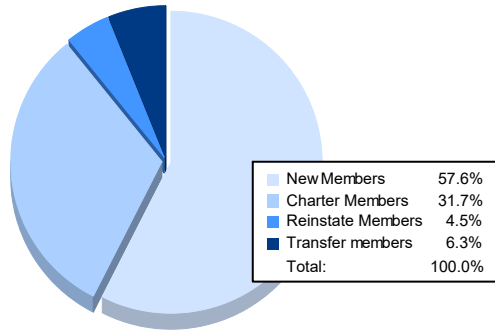

Year	New Clubs	Dropped Clubs	Gain/ Loss Clubs	New Members	Charter Members	Reinstate Members	Transfer Members	Total Member Added	Total Members Dropped	Gain/ Loss Members
2016-2017	1	5	-4	123	50	11	47	231	288	-57
2017-2018	0	2	-2	152	9	8	18	187	226	-39
2018-2019	1	2	-1	139	24	5	25	193	208	-15
2019-2020	0	1	-1	97	0	6	20	123	180	-57
2020-2021	3	0	3	129	71	10	14	224	201	23
<b>Average</b>	<b>1</b>	<b>2</b>	<b>-1</b>	<b>128</b>	<b>31</b>	<b>8</b>	<b>25</b>	<b>192</b>	<b>221</b>	<b>-29</b>

### Membership Composition June 2021 Cumulative

### Gender Composition June 2021 Cumulative